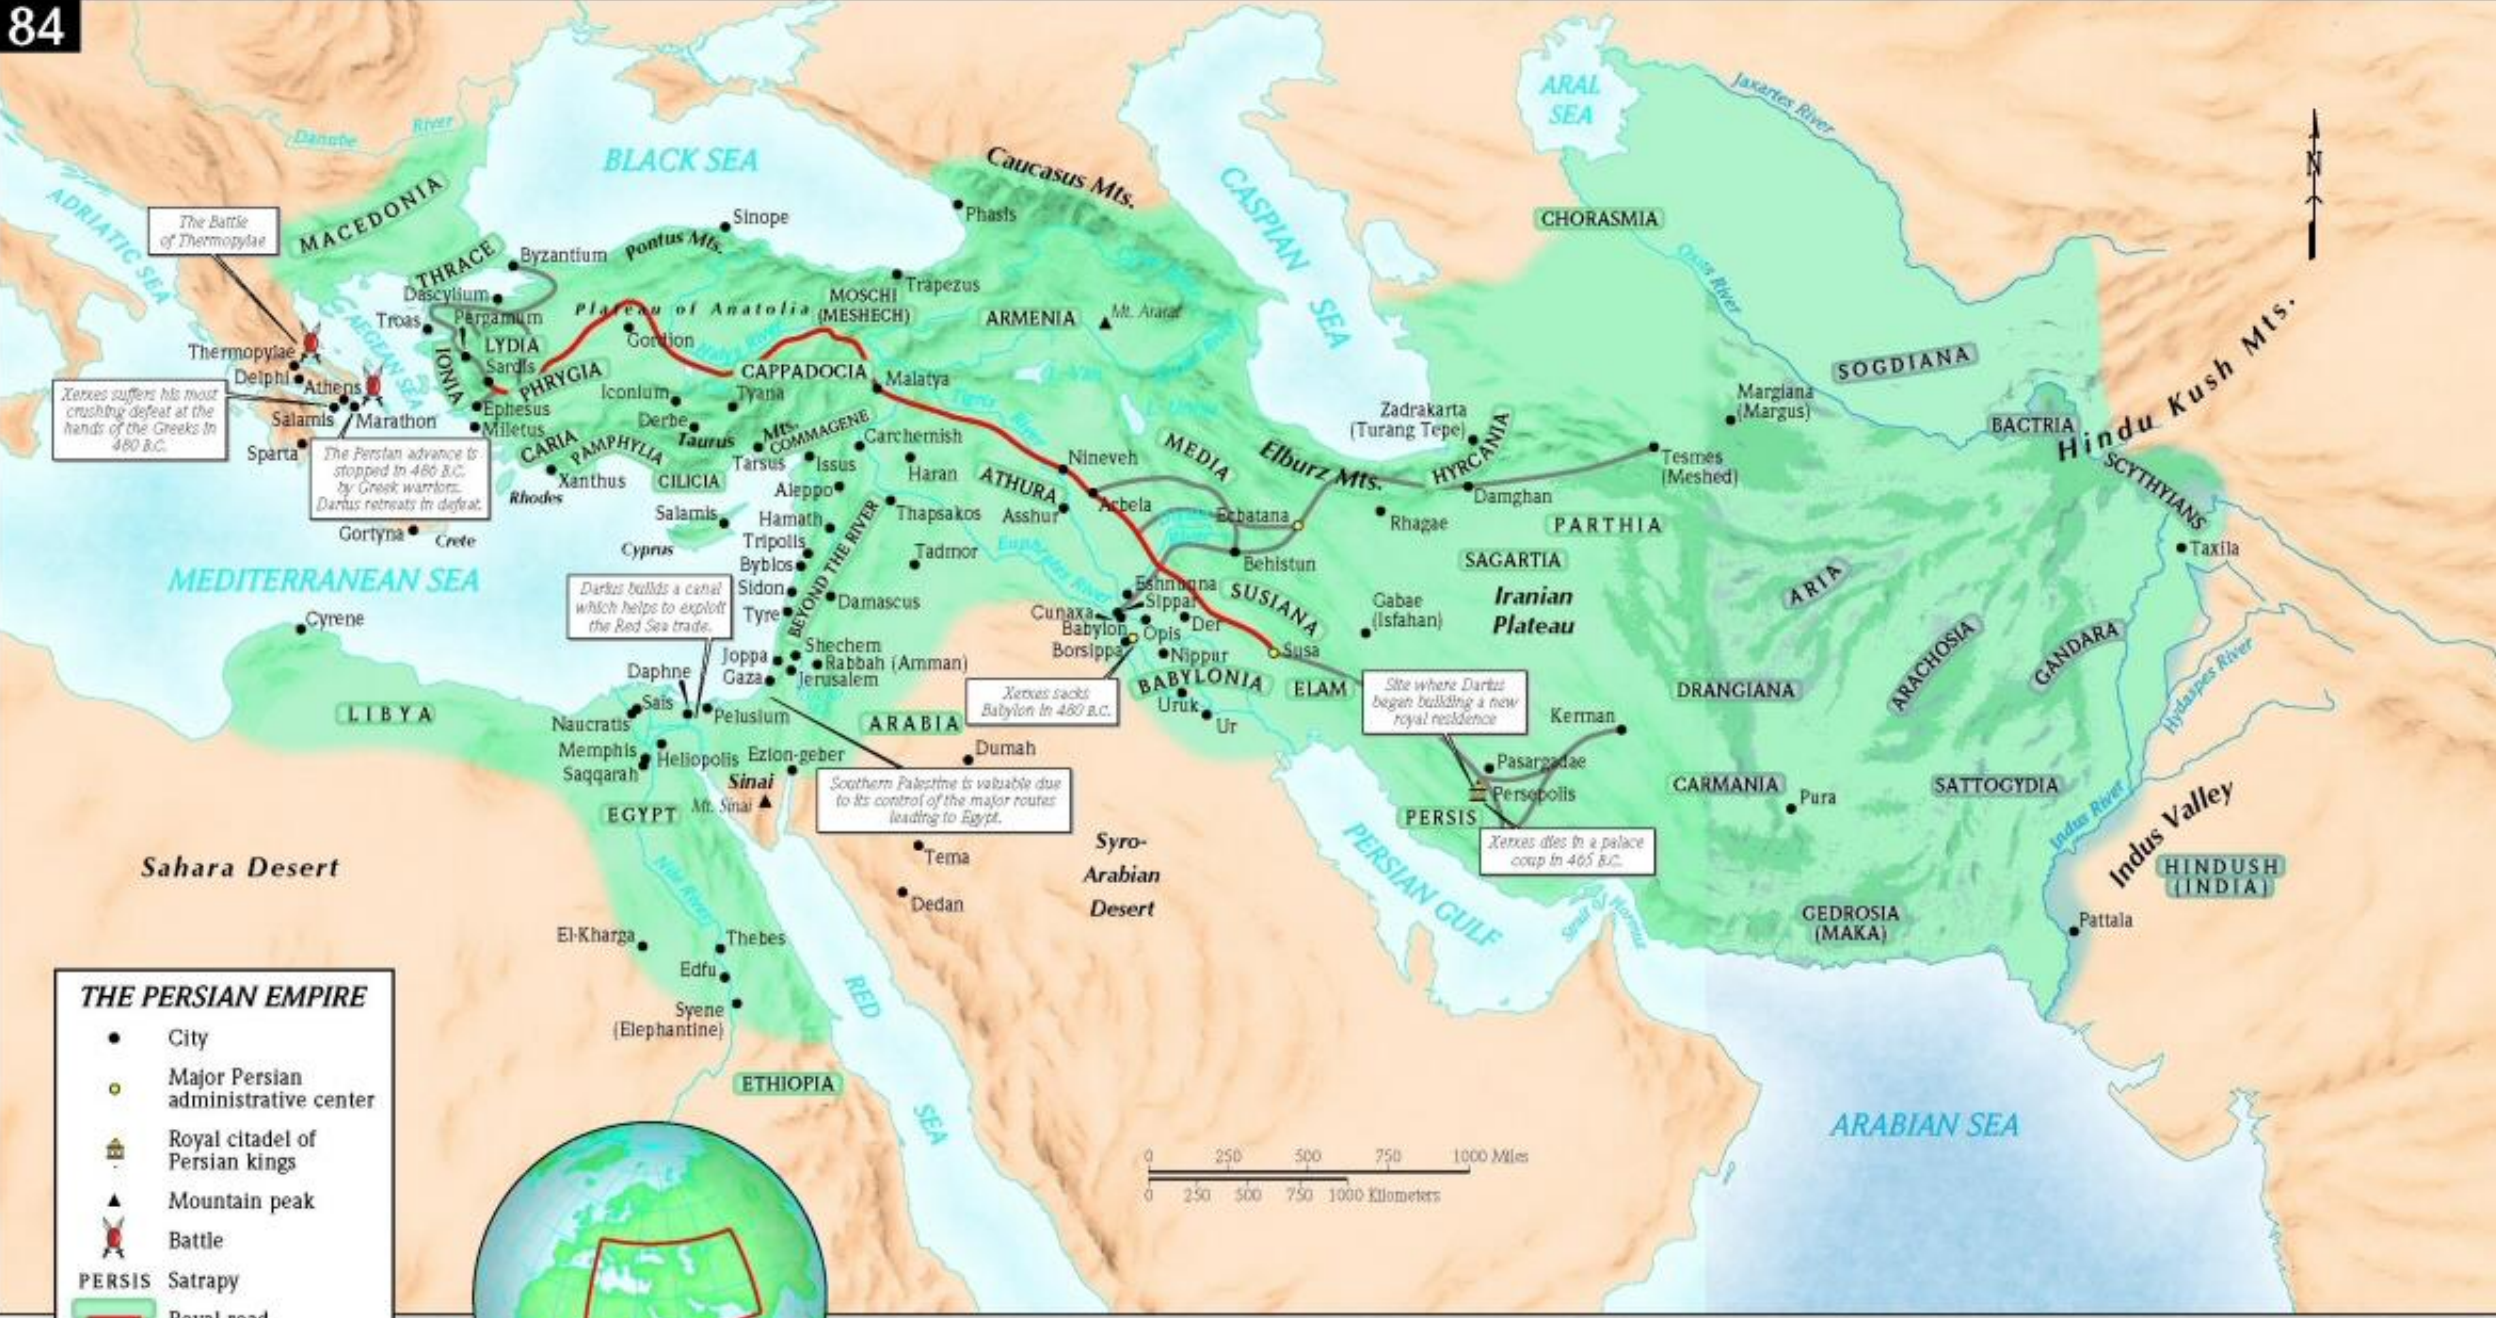

THE PERSIAN EMPIRE

- City
- Major Persian administrative center
- 🏰 Royal citadel of Persian kings
- ▲ Mountain peak
- ⚔ Battle
- PERSIS Satrapy
- Royal road
- Other road
- Persian Empire