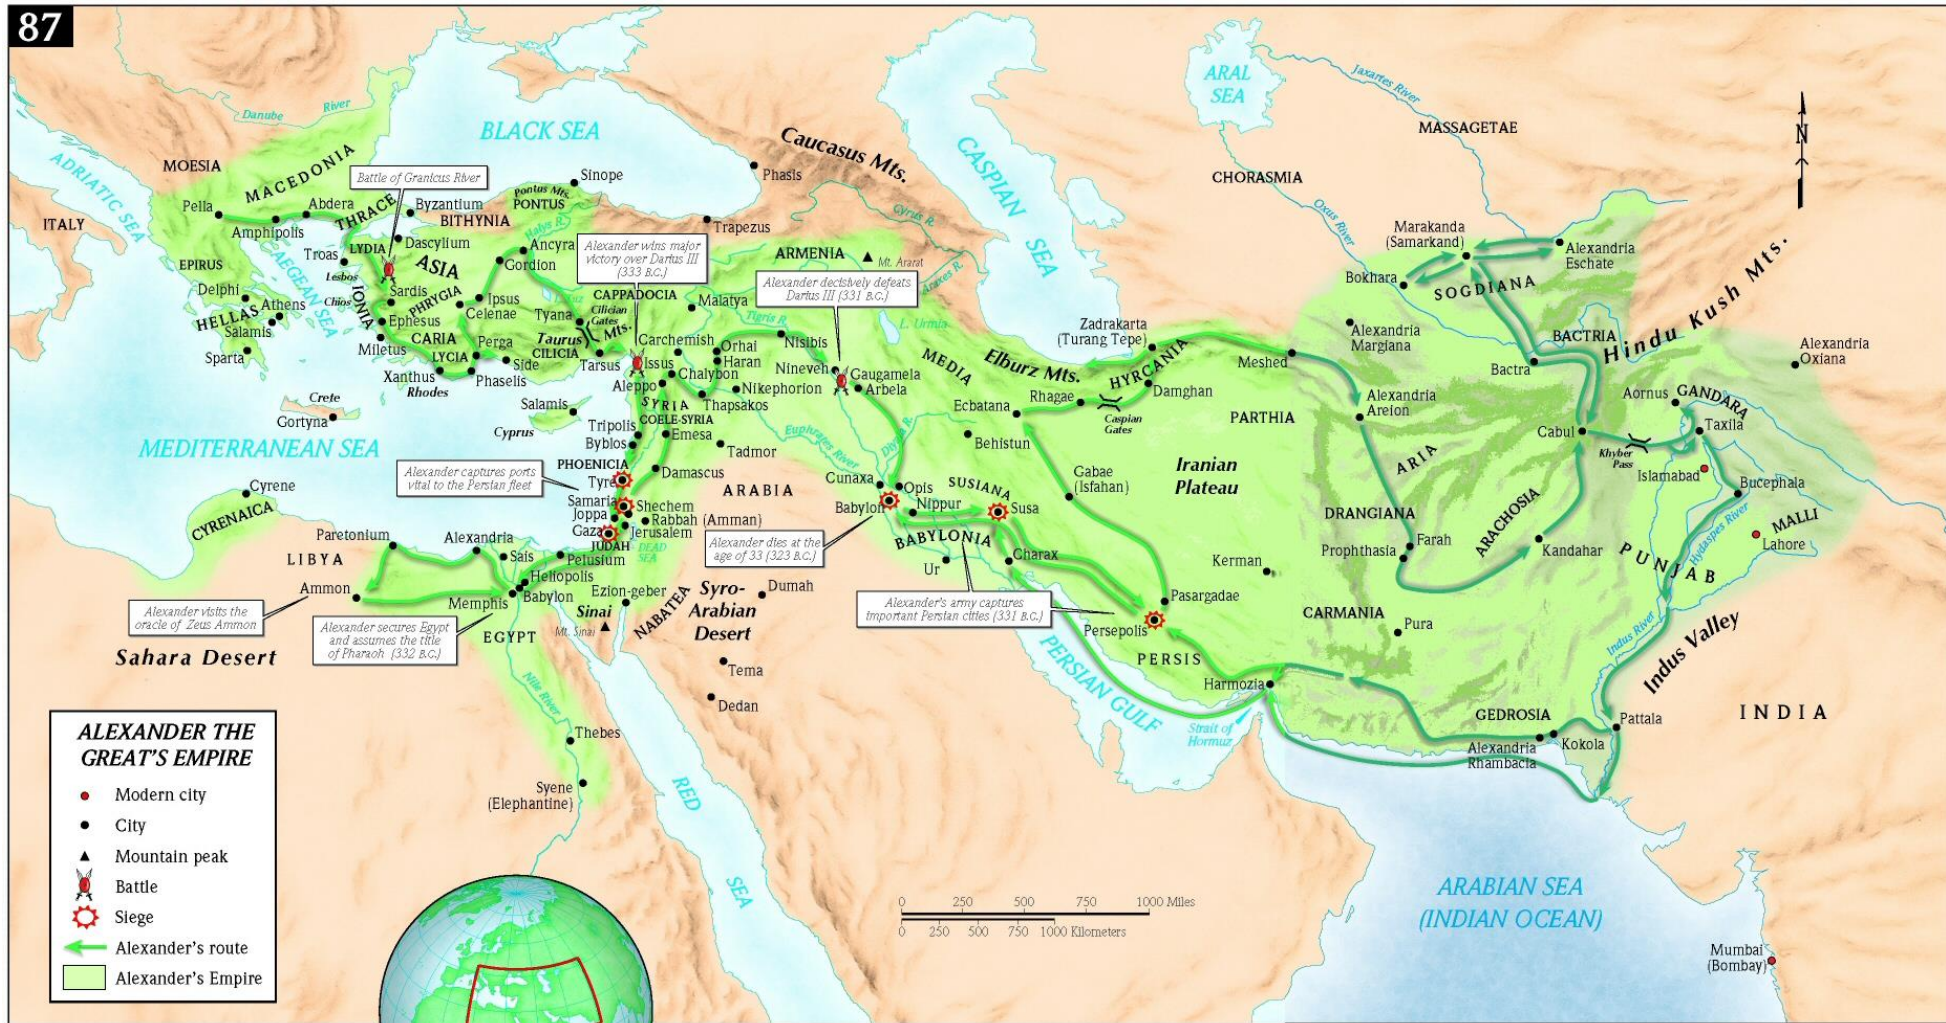

1. **ALEXANDER THE GREAT'S EMPIRE**
2. Modern city
   - City
   - ▲ Mountain peak
   - ⚔ Battle
   - ⚙ Siege
   - ← Alexander's route
   - Alexander's Empire