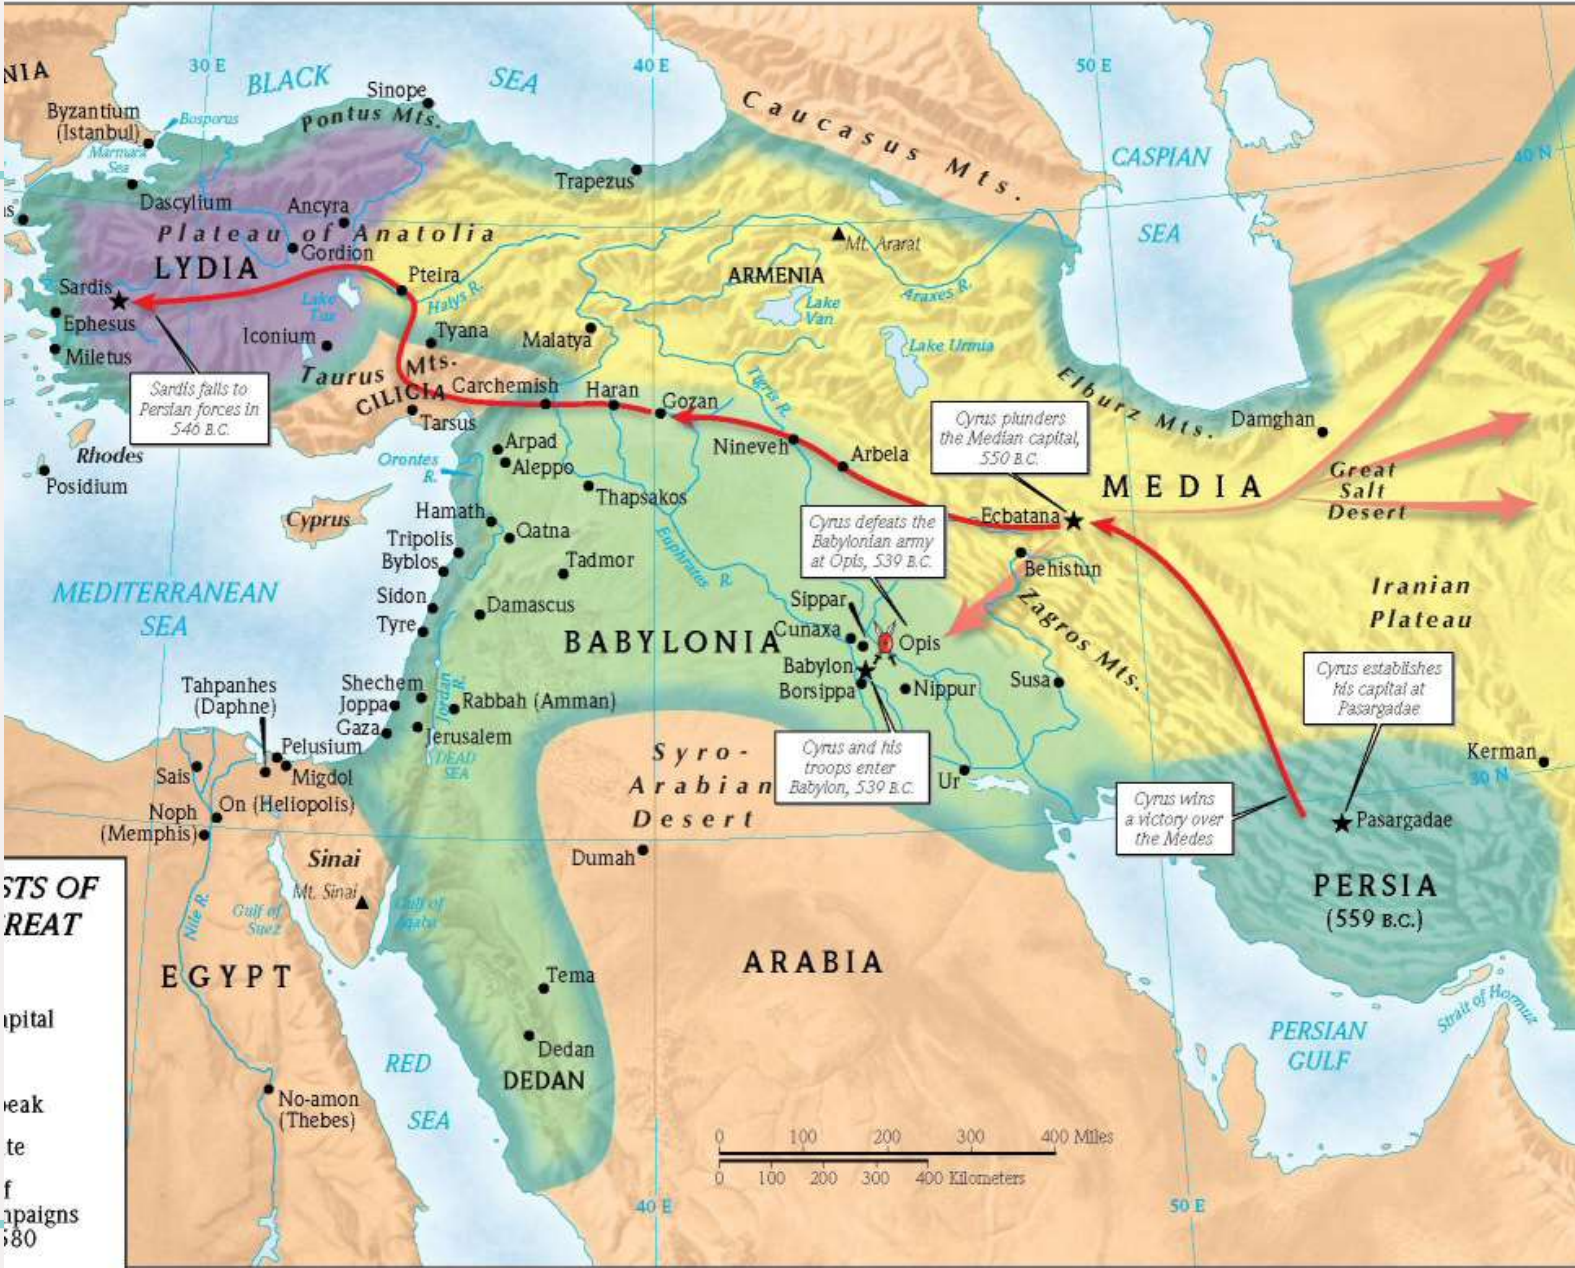

DANIEL AND MAPS

ISRAEL OF DAVID AND SOLOMON

THE DIVIDED KINGDOM

THE BABYLONIAN EMPIRE

PERSIAN CONQUESTS

STTS OF
REAT
ipital
weak
te
f
paigms
i80
reas
by Cyrus
Anshan

THE PERSIAN EMPIRE

- THE PERSIAN EMPIRE**
- City
 - Major Persian administrative center
 - ⚔ Royal citadel of Persian kings
 - ▲ Mountain peak
 - ⚔ Battle
 - PERSIS Satrapy
 - Royal road
 - Other road

0 250 500 750 1000 Miles
 0 250 500 750 1000 Kilometers

THE ROMAN EMPIRE OF JESUS DAY

THE ROMAN EMPIRE IN THE AGE OF AUGUSTUS

- City
- Territory under Roman control
- Senatorial provinces
- Imperial provinces
- Principal client states