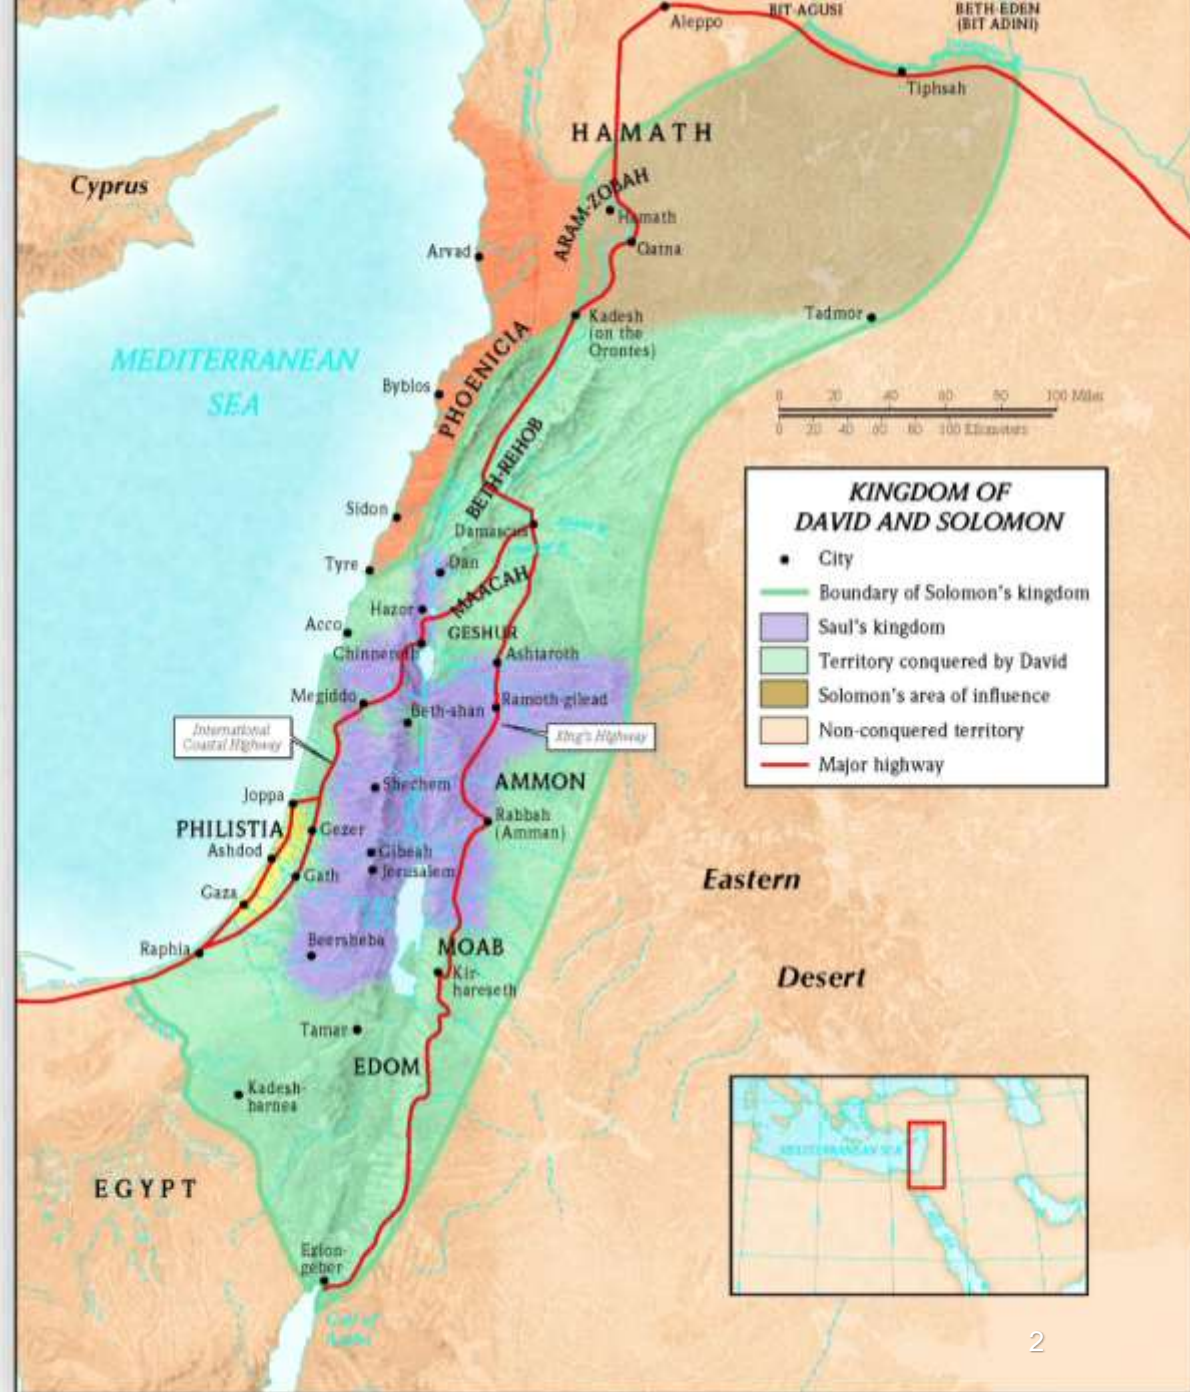

DANIEL AND MAPS

ISRAEL OF DAVID AND SOLOMON

THE DIVIDED KINGDOM

THE BABYLONIAN EMPIRE

PERSIAN CONQUESTS

STTS OF
REAT
ipital
weak
te
f
paigms
i80
reas
by Cyrus
Anshan

THE PERSIAN EMPIRE

- THE PERSIAN EMPIRE**
- City
 - Major Persian administrative center
 - ⚔ Royal citadel of Persian kings
 - ▲ Mountain peak
 - ⚔ Battle
 - PERSIS Satrapy
 - Royal road
 - Other road

0 250 500 750 1000 Miles
 0 250 500 750 1000 Kilometers

THE ROMAN EMPIRE OF JESUS DAY

THE ROMAN EMPIRE IN THE AGE OF AUGUSTUS

- City
- Territory under Roman control
- Senatorial provinces
- Imperial provinces
- Principal client states