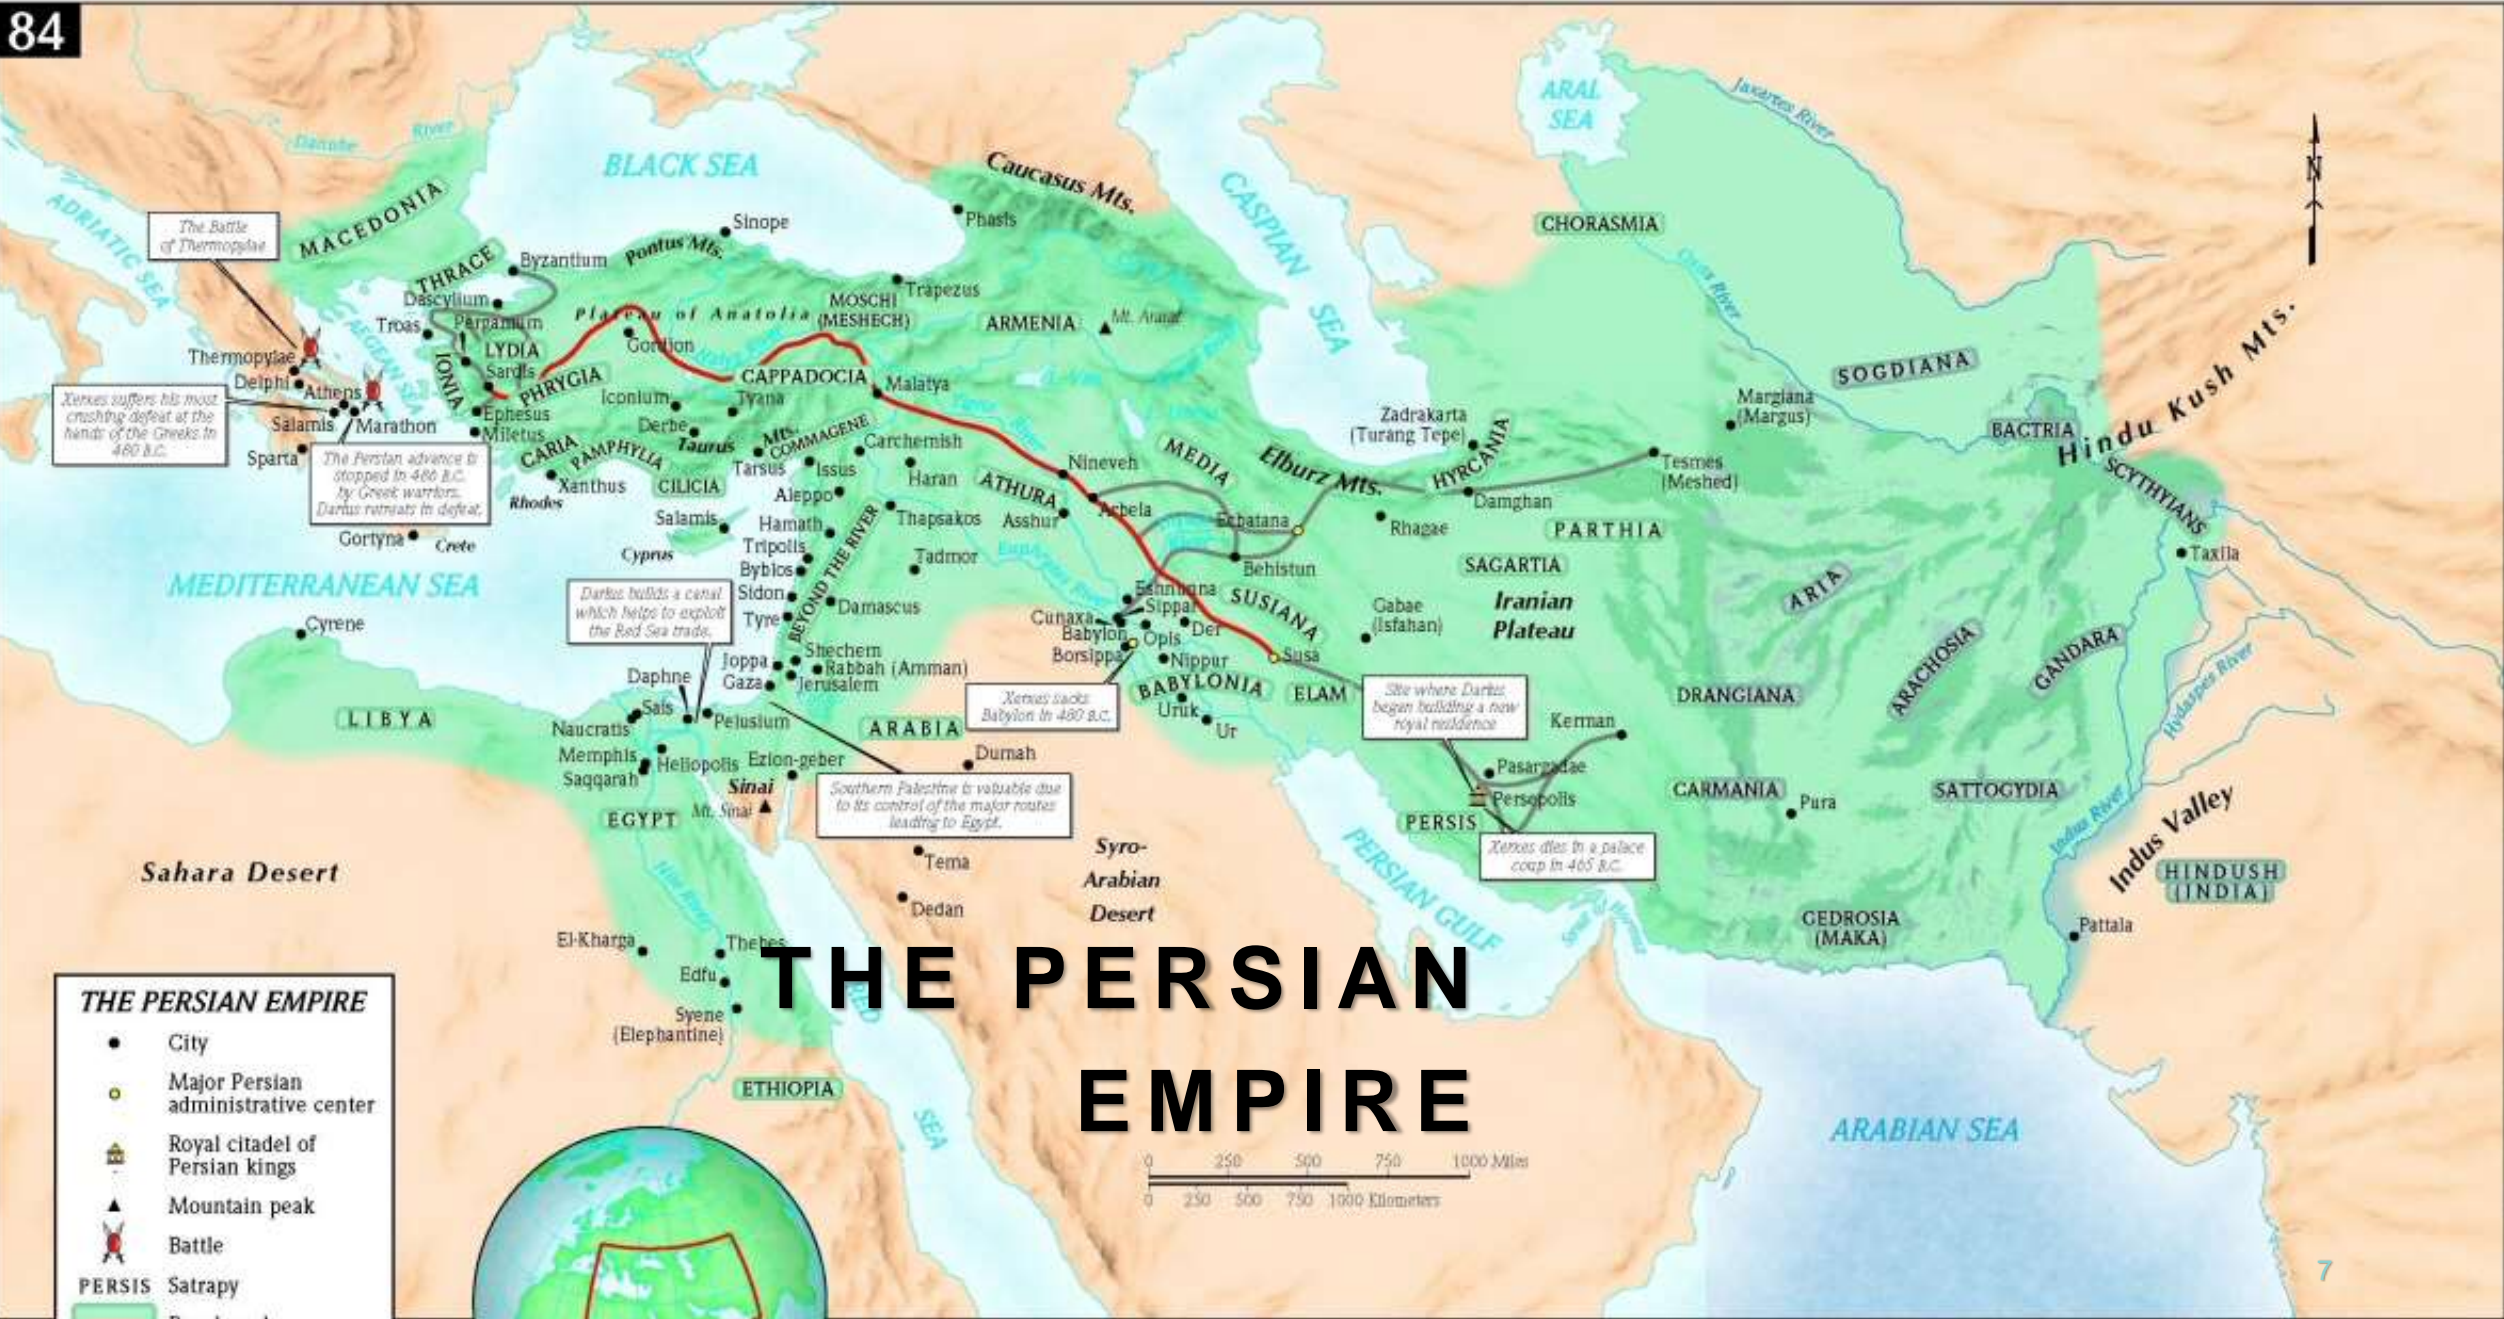

DANIEL AND MAPS

ISRAEL OF DAVID AND SOLOMON

THE DIVIDED KINGDOM

THE BABYLONIAN EMPIRE

PERSIAN CONQUESTS

STTS OF
REAT
ipital
weak
te
f
paigms
i80
reas
by Cyrus
Anshan

THE PERSIAN EMPIRE

- THE PERSIAN EMPIRE**
- City
 - Major Persian administrative center
 - ⚔ Royal citadel of Persian kings
 - ▲ Mountain peak
 - ⚔ Battle
 - PERSIS Satrapy
 - Royal road
 - Other road

0 250 500 750 1000 Miles
 0 250 500 750 1000 Kilometers

THE ROMAN EMPIRE OF JESUS DAY

THE ROMAN EMPIRE IN THE AGE OF AUGUSTUS

- City
- Territory under Roman control
- Senatorial provinces
- Imperial provinces
- Principal client states