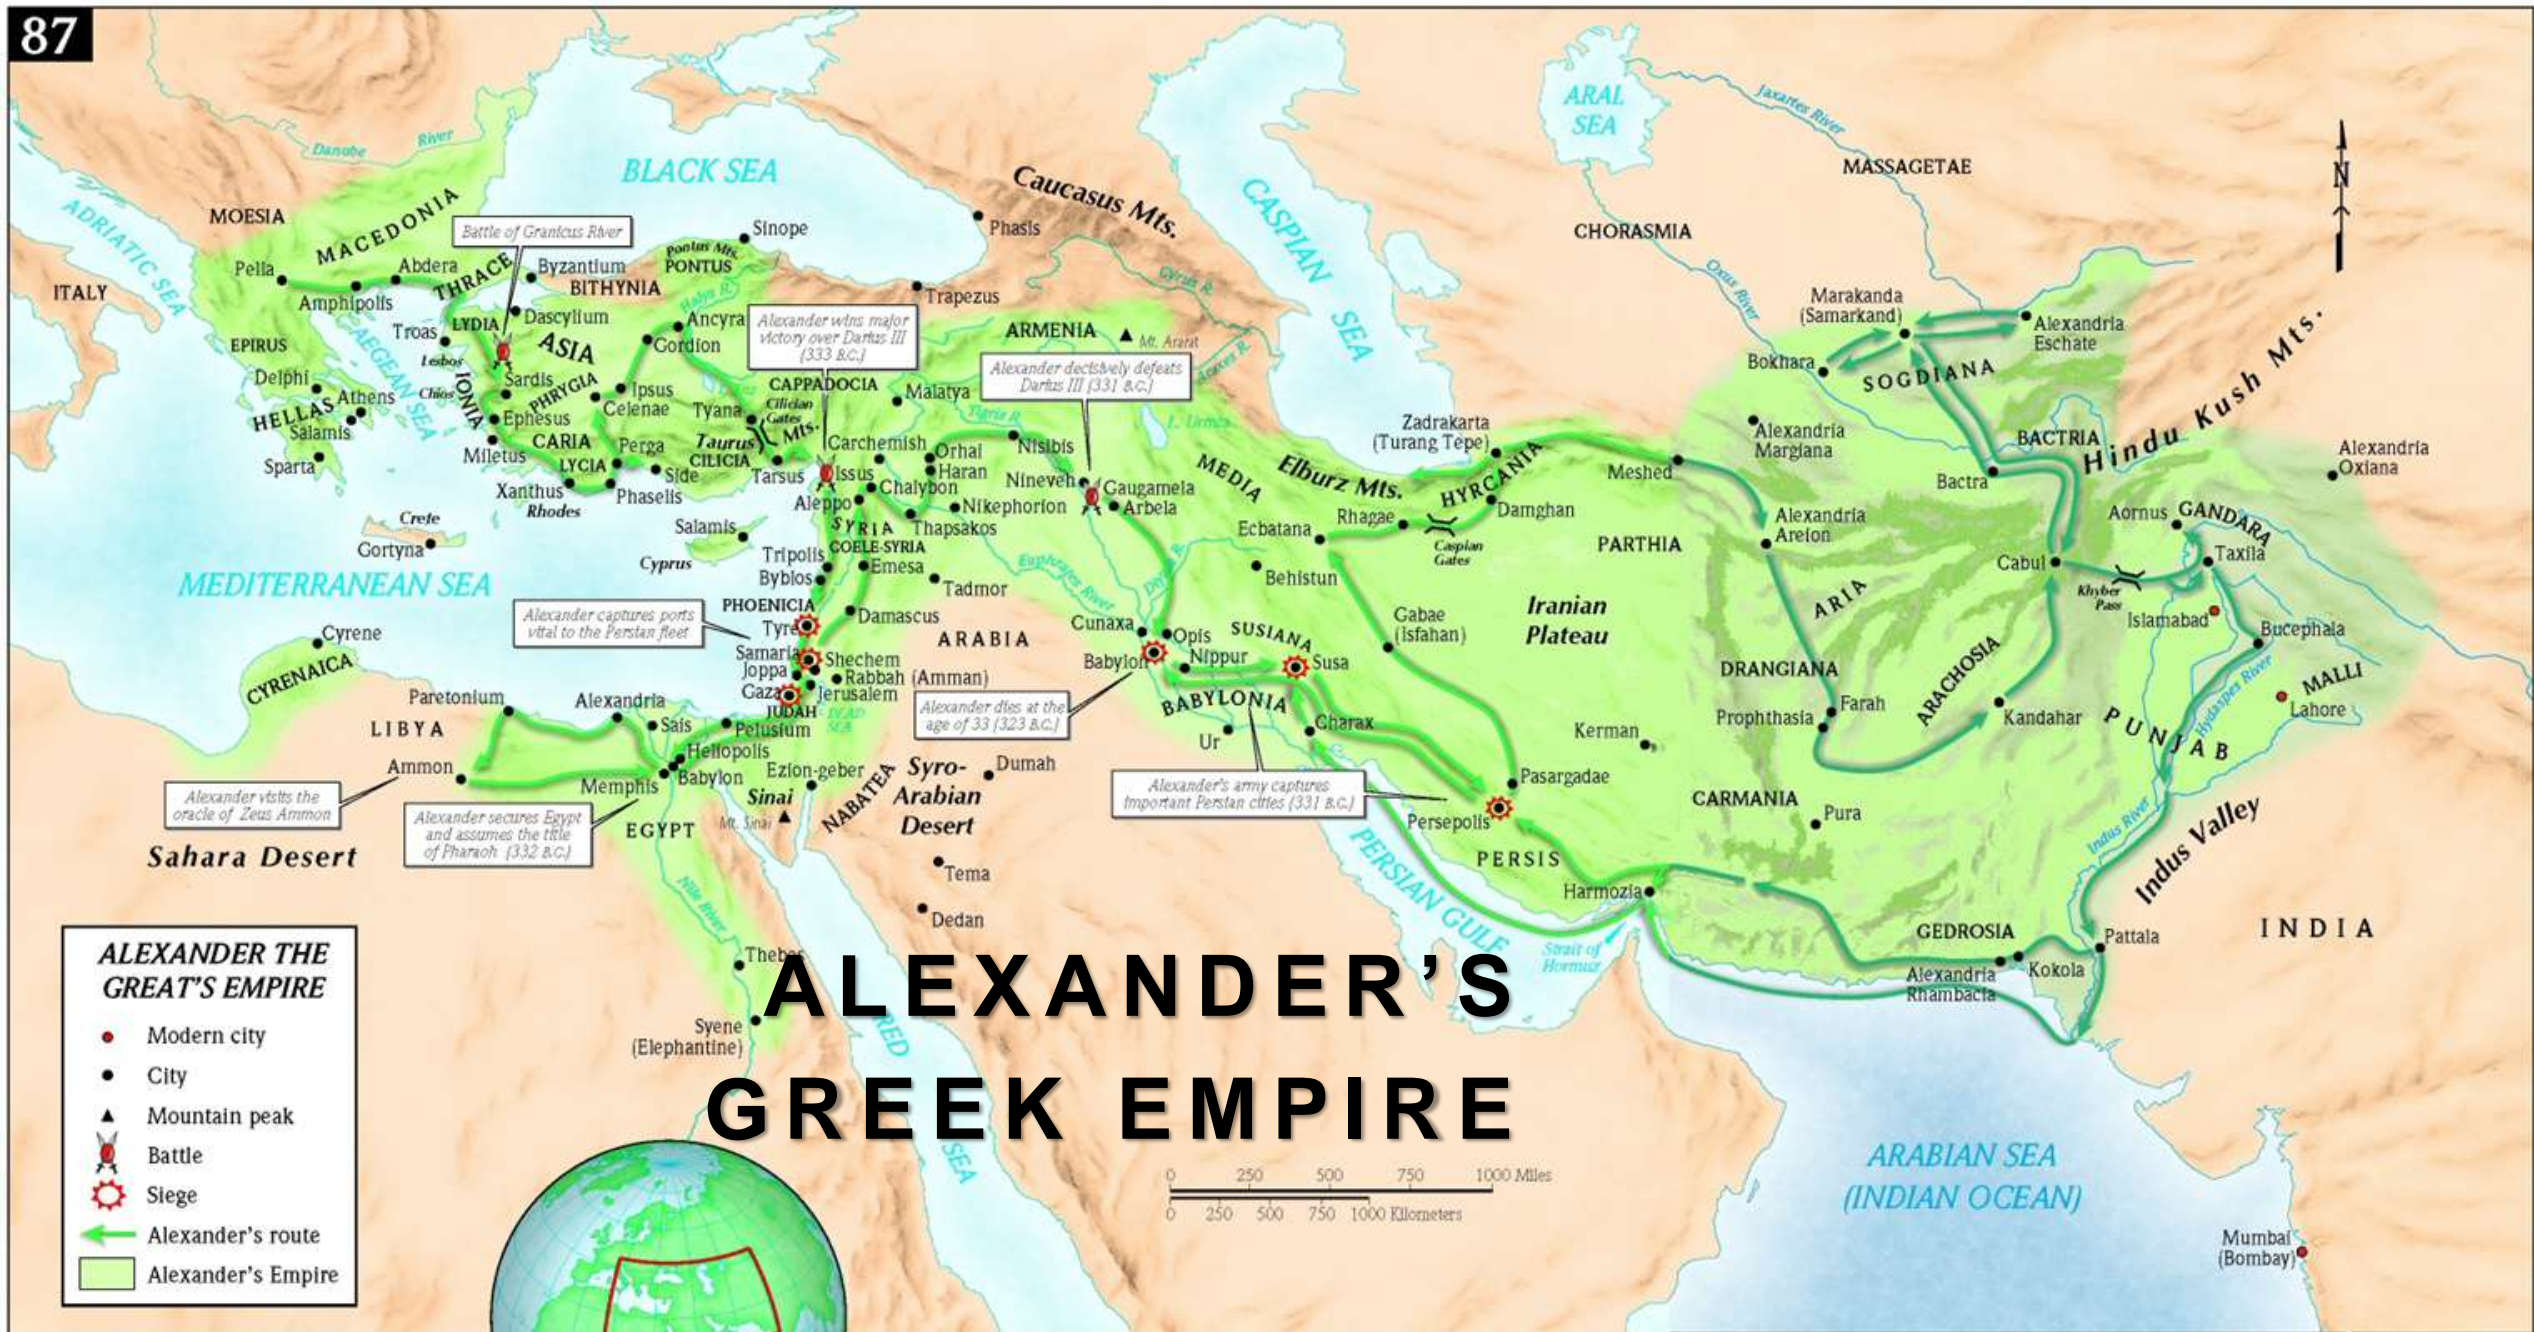

DANIEL AND MAPS

ISRAEL OF DAVID AND SOLOMON

THE DIVIDED KINGDOM

THE BABYLONIAN EMPIRE

PERSIAN CONQUESTS

STTS OF
REAT
ipital
weak
te
f
paigms
i80
reas
by Cyrus
Anshan

THE PERSIAN EMPIRE

- THE PERSIAN EMPIRE**
- City
 - Major Persian administrative center
 - ⚔ Royal citadel of Persian kings
 - ▲ Mountain peak
 - ⚔ Battle
 - PERSIS Satrapy
 - Royal road
 - Other road

0 250 500 750 1000 Miles
 0 250 500 750 1000 Kilometers

THE ROMAN EMPIRE OF JESUS DAY

THE ROMAN EMPIRE IN THE AGE OF AUGUSTUS

- City
- Territory under Roman control
- Senatorial provinces
- Imperial provinces
- Principal client states